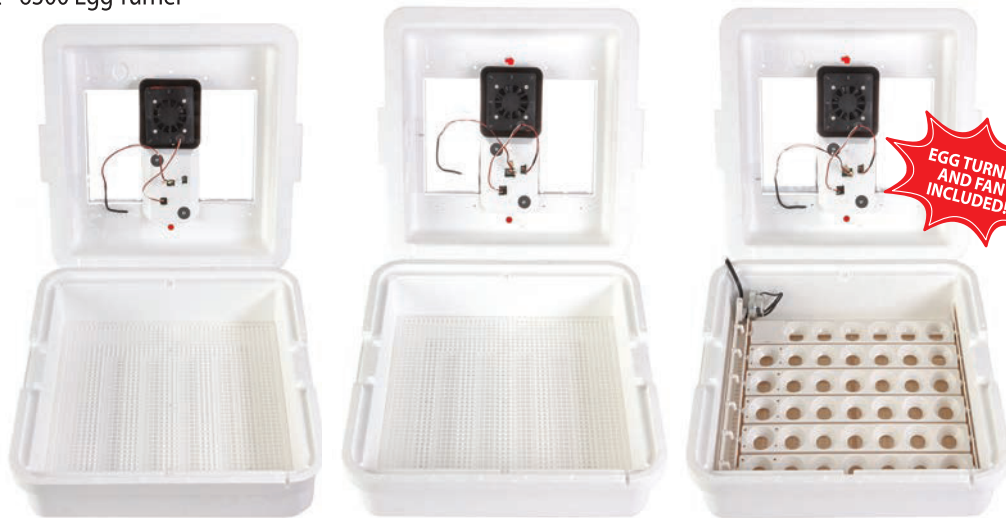

DIGITAL INCUBATORS

THE NEXT GENERATION OF INCUBATOR TECHNOLOGY

Performance and electronics of high-end, expensive incubators at hobbyist price points

- Digital control board for easy, one-touch temperature setting.
Holds set temperature within ONE degree!
- **State-of-the-Art Safety Features**
 - Redesigned plastic heater is cooler to the touch than traditional metal heating elements that can reach a burning 265 degrees
 - Simple plug-and-play fan design featured on the 10300 and 11300 is easy and safe to setup, requiring no electrical knowledge
 - Mesh plastic screen has no sharp edges for both human and chick safety
- Built-in digital hygrometer measures humidity
- Predictive temperature control maintains accurate and consistent temperatures
- Accessible water channels reduce humidity loss to improve hatch rates
- LCD display with LED light shows accurate readings instantly
- 41 egg capacity when used with Little Giant® 6300 Egg Turner
- Ideal for educational purposes

Compare to competitive units:

- ✓ Digital thermometer significantly more accurate than analog options (within 1° F)
- ✓ Plastic vs. Metal heating element
- ✓ Includes digital hygrometer
- ✓ Made in the USA
- ✓ Dishwasher-safe plastic screen - easy to clean

Digital readout of temperature and humidity levels

9300

10300

11300

ORDERING INFORMATION

Item #	Description	Pack Size	UPC	Master UPC
NEW! 9300	STILL AIR INCUBATOR	1	084369171977	10084369171974
NEW! 10300	CIRCULATED AIR INCUBATOR	1	084369171984	10084369171981
NEW! 11300	CIRCULATED AIR INCUBATOR W/ EGG TURNER	1	084369174435	10084369174432