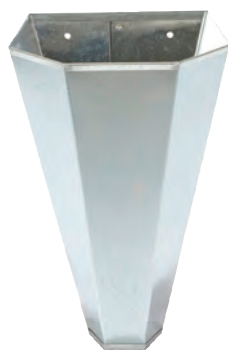

RESTRAINING CONES

Restrains birds during processing and makes clean up easy

- Flat back design for easy mounting
- Hemmed edges for safety
- Made of heavy-gauge galvanized steel
- Easy to clean
- Cone bottom provides easy access to adjust placement of bird

RC1 - SMALL
For use on **game birds, bantams and small layers**

RC2 - MEDIUM
For use on **large layers, broilers, roasters and young turkeys up to 10 pounds**

RC3 - LARGE
For use on **large capons and medium turkeys up to 18 pounds**

Ability to merchandise cones both vertically and horizontally with attractive 4-color packaging!

ORDERING INFORMATION

| Item # | Description | Pack Size | UPC | Master UPC | Item Dims. L x W x H (inches) | Carton Dims. L x W x H (inches) | Carton Wt. Lbs. | Cubic Ft. |
|-----------------|-------------------------|-----------|--------------|----------------|----------------------------------|------------------------------------|--------------------|--------------|
| NEW! RC1 | RESTRAINING CONE SMALL | 6 | 084369173360 | 10084369173367 | 7.875 x 12 x 5.875 | 13.625 x 8.25 x 6.875 | 5.125 | 0.45 |
| NEW! RC2 | RESTRAINING CONE MEDIUM | 6 | 084369173377 | 10084369173374 | 10.5 x 16 x 7.25 | 17.625 x 11.562 x 8.625 | 8.973 | 1.02 |
| NEW! RC3 | RESTRAINING CONE LARGE | 6 | 084369173384 | 10084369173381 | 13.25 x 20.625 x 9.25 | 22 x 14.125 x 10 | 14.082 | 1.8 |