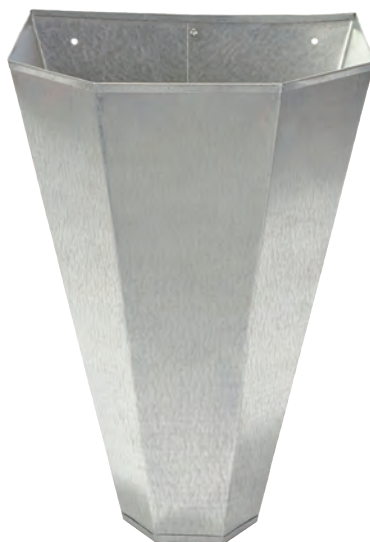

RESTRAINING CONES

Restrains birds during processing and makes clean up easy

- Flat back design for easy mounting
- Hemmed edges for safety
- Made of heavy-gauge galvanized steel
- Easy to clean
- Cone bottom provides easy access to adjust placement of bird

RC1 - SMALL
For use on **game birds, bantams and small layers**

RC2 - MEDIUM
For use on **large layers, broilers, roasters and young turkeys up to 10 pounds**

RC3 - LARGE
For use on **large capons and medium turkeys up to 18 pounds**

Ability to merchandise cones both vertically and horizontally with attractive 4-color packaging!

ORDERING INFORMATION

| Item # | Description | Pack Size | UPC | Master UPC | Item Dims. L x W x H (inches) | Carton Dims. L x W x H (inches) | Carton Wt. Lbs. | Cubic Ft. |
|-----------------|-------------------------|-----------|--------------|----------------|----------------------------------|------------------------------------|--------------------|--------------|
| NEW! RC1 | RESTRAINING CONE SMALL | 6 | 084369173360 | 10084369173367 | 7.875 x 12 x 5.875 | 13.625 x 8.25 x 6.875 | 5.125 | 0.45 |
| NEW! RC2 | RESTRAINING CONE MEDIUM | 6 | 084369173377 | 10084369173374 | 10.5 x 16 x 7.25 | 17.625 x 11.562 x 8.625 | 8.973 | 1.02 |
| NEW! RC3 | RESTRAINING CONE LARGE | 6 | 084369173384 | 10084369173381 | 13.25 x 20.625 x 9.25 | 22 x 14.125 x 10 | 14.082 | 1.8 |