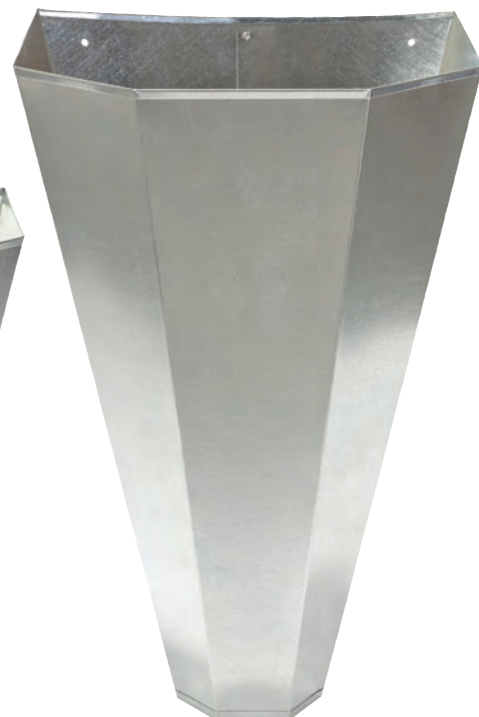

RESTRAINING CONES

Restrains birds during processing and makes clean up easy

- Flat back design for easy mounting
- Hemmed edges for safety
- Made of heavy-gauge galvanized steel
- Easy to clean
- Cone bottom provides easy access to adjust placement of bird

RC1 - SMALL
For use on **game birds, bantams and small layers**

RC2 - MEDIUM
For use on **large layers, broilers, roasters and young turkeys up to 10 pounds**

RC3 - LARGE
For use on **large capons and medium turkeys up to 18 pounds**

Ability to merchandise cones both vertically and horizontally with attractive 4-color packaging!

ORDERING INFORMATION

| Item # | Description | Pack Size | UPC | Master UPC | Item Dims. L x W x H (inches) | Carton Dims. L x W x H (inches) | Carton Wt. Lbs. | Cubic Ft. |
|-----------------|-------------------------|-----------|--------------|----------------|----------------------------------|------------------------------------|--------------------|--------------|
| NEW! RC1 | RESTRAINING CONE SMALL | 6 | 084369173360 | 10084369173367 | 7.875 x 12 x 5.875 | 13.625 x 8.25 x 6.875 | 5.125 | 0.45 |
| NEW! RC2 | RESTRAINING CONE MEDIUM | 6 | 084369173377 | 10084369173374 | 10.5 x 16 x 7.25 | 17.625 x 11.562 x 8.625 | 8.973 | 1.02 |
| NEW! RC3 | RESTRAINING CONE LARGE | 6 | 084369173384 | 10084369173381 | 13.25 x 20.625 x 9.25 | 22 x 14.125 x 10 | 14.082 | 1.8 |